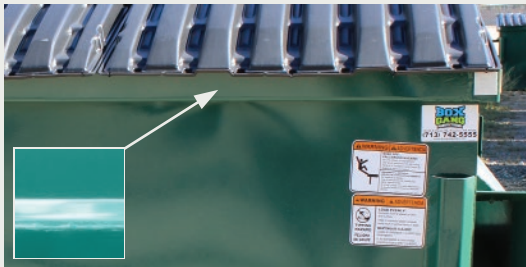

FRONTLOAD

- Heavier Duty Standard Specs
- Safe & Easy to Load
- Custom Sizes & Styles Available
- Replacement Bottoms for Old Container

THE BOX GANG Advantage

STANDARD Features

Continuously Welded Top Tube

Inside of top tube continuously welded at front to prevent material from catching and liquid from running down front of container when dumped.

Flared Pockets with Bumpers

3-way heavy duty flared pockets reinforce and protect the container sides and easily guide forks on truck in to pockets.