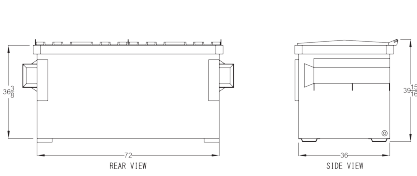

FLATTOP FRONTLOAD

2 YARD