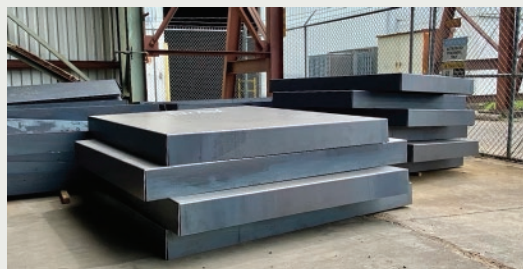

Repairs & Replacement Bottoms

Need repairs on your old containers? We build replacement bottoms and provide container repairs and painting

1. 10 Gauge Floor
   - 12 Gauge Sides
   - 7 Gauge Pockets w/Flared Fork
   - Pockets & Gussets
   - Heavy Duty Front Bumpers
   - Set of Single Wall Double Lip Poly Lids
   - Two Floor Channels Capped at Front or Optional Set of 5 Ground Feet
   - Inside of top tube continuously welded along front & 12" up sides to prevent material catching and liquid dripping down front of container
   - 1 3/4" Drain with Foam Plug
   - Primed Inside & Outside
   - Enamel Based Paint Outside
2. *Any Color*

Options

- Swivel, Rigid & Lockable Rubber, Phenolic or Polyurethane Casters
- Quick Release Caster Pads
- Custom Built Containers
- Heavy or Light Duty Specifications
- Rust Prevention Coating Application